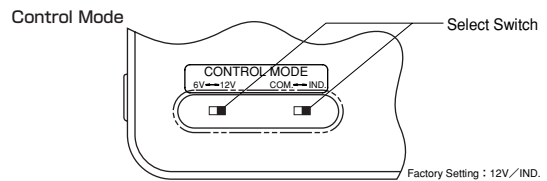

For Security
Day & Night

Applicable camera (model)

C22x17R3J-SSF

1	2/3	1/2	1/3	1/4

DAY & NIGHT LENSES

22x

ZOOM Zoom	WIDE Wide Angle	TELE Telephoto Long Focal	MOTOR DRIVE Motor Drive	Day~Night Day & Night	VIDEO Video Auto Iris	C-mt C Mount
METAL Metal Mount	N D ND Filter	F2.3 Wide Aperture Rate				

- 22x telephoto zoom lens with the near-infrared wavelength select mechanism for day and night cameras
- Equipped with the visible/IR cut filter switch mechanism
- Achieved telephoto at the field angle of 0°59', best suited for long-distance monitoring such as disaster prevention (when used on 1/2" cameras)
- Compatible with a wide range - 1", 2/3" and 1/2" - cameras

Focal Length (mm)		17~374 (22x)	
Iris Range		F2.3 ~ T3000 (Equivalent to F3000)	
Operation	Zoom	Motor Drive	
	Focus	Motor Drive	
	Iris	Auto (Video Type)	
Angle Of View (H×V)	1"	WIDE	41°16' × 31°32'
		TELE	1°58' × 1°28'
	2/3"	WIDE	29°01' × 21°58'
		TELE	1°21' × 1°01'
	1/2"	WIDE	21°19' × 16°04'
		TELE	0°59' × 0°44'
Focusing Range (From Front Of The Lens) (m)		∞ ~ 3	
Object Dimensions at M.O.D. (H×V) (mm)	1"	WIDE	2178 × 1633
		TELE	99 × 74
	2/3"	WIDE	1497 × 1123
		TELE	68 × 51
	1/2"	WIDE	1089 × 817
		TELE	50 × 37
Back Focal Distance (in air) (mm)		67.38	
Exit Pupil Position (From Image Plane) (mm)		-127	
Filter Thread (mm)		M82 × 0.75	
Mount		C	
Mass (kg)		2.7	
Standard Accessories		Iris Control Cable Conversion Cable (6-pin→4-pin) Connection Connector (4-pin, 6-pin)	
Remarks		• With Metal Mount	

Wiring

Controller output	Select switch position	Conversion cable (Standard accessory)
6V	6V / IND.	Not necessary
±6V	6V / COM.	Necessary
12V	12V / IND.	Not necessary
±12V	12V / COM.	Necessary

Accessories

Extender

Model	Magnification
HE15-1	1.5X
HE20-1	2X

AC Power Cord