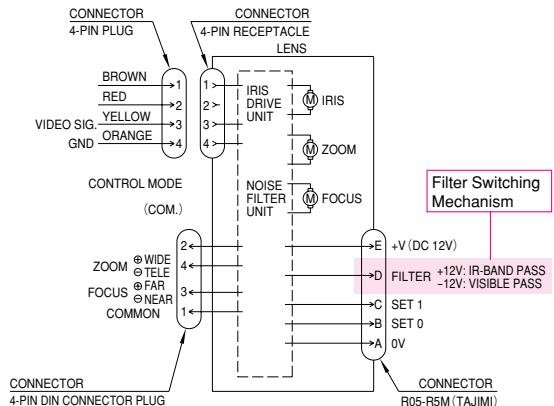

For Security
Day & Night

Applicable camera (model)

C22x17R3J-SSF

1	2/3	1/2	1/3	1/4
---	-----	-----	-----	-----

DAY & NIGHT LENSES

22x

※ Photograph is a similar model.

ZOOM Zoom	WIDE Wide Angle	TELE Telephoto Long Focal	MOTOR DRIVE Motor Drive	Day~Night Day & Night	VIDEO Video Auto Iris	C-mt C Mount
METAL Metal Mount	N D ND Filter	F2.3 Wide Aperture Rate				

- 22x telephoto zoom lens with the near-infrared wavelength select mechanism for day and night cameras
- Equipped with the visible/IR cut filter switch mechanism
- Achieved telephoto at the field angle of 0°59', best suited for long-distance monitoring such as disaster prevention (when used on 1/2" cameras)
- Compatible with a wide range - 1", 2/3" and 1/2" - cameras

Focal Length (mm)		17~374 (22x)	
Iris Range		F2.3 ~ T3000 (Equivalent to F3000)	
Operation	Zoom	Motor Drive	
	Focus	Motor Drive	
	Iris	Auto (Video Type)	
Angle Of View (H×V)	1"	WIDE	41°16' × 31°32'
		TELE	1°58' × 1°28'
	2/3"	WIDE	29°01' × 21°58'
		TELE	1°21' × 1°01'
	1/2"	WIDE	21°19' × 16°04'
		TELE	0°59' × 0°44'
Focusing Range (From Front Of The Lens) (m)		∞ ~ 3	
Object Dimensions at M.O.D. (H×V) (mm)	1"	WIDE	2178 × 1633
		TELE	99 × 74
	2/3"	WIDE	1497 × 1123
		TELE	68 × 51
	1/2"	WIDE	1089 × 817
		TELE	50 × 37
Back Focal Distance (in air) (mm)		67.38	
Exit Pupil Position (From Image Plane) (mm)		-127	
Filter Thread (mm)		M82 × 0.75	
Mount		C	
Mass (kg)		2.7	
Standard Accessories		Iris Control Cable Conversion Cable (6-pin→4-pin) Connection Connector (4-pin, 6-pin)	
Remarks		• With Metal Mount	

Wiring

Controller output	Select switch position	Conversion cable (Standard accessory)
6V	6V / IND.	Not necessary
±6V	6V / COM.	Necessary
12V	12V / IND.	Not necessary
±12V	12V / COM.	Necessary

Accessories