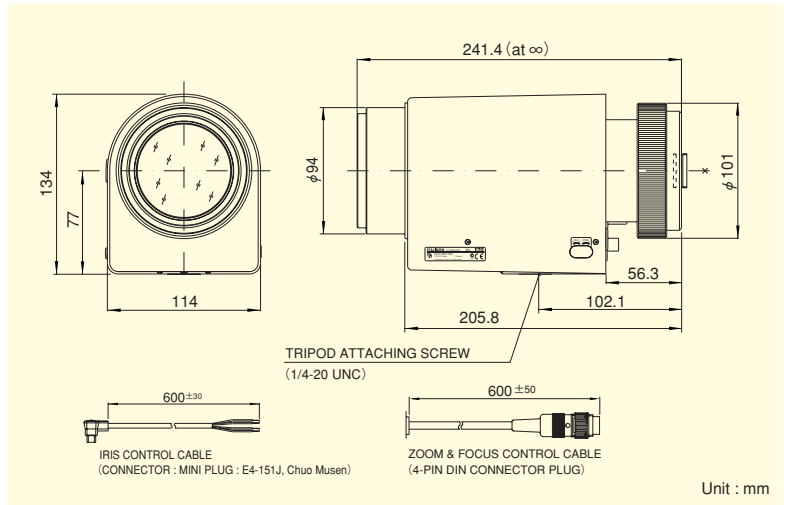

- 22x telephoto zoom lens with the near-infrared wavelength select mechanism for day and night cameras
- Equipped with the visible/IR cut filter switch mechanism
- Achieved telephoto at the field angle of 0°59', best suited for long-distance monitoring such as disaster prevention (when used on 1/2" cameras)
- Compatible with a wide range - 1", 2/3" and 1/2" - cameras

Focal Length (mm)		17~374 (22x)	
Iris Range		F2.3 ~ T3000 (Equivalent to F3000)	
Operation	Zoom	Motor Drive	
	Focus	Motor Drive	
	Iris	Auto (Video Type)	
Angle Of View (H×V)	1"	WIDE	41°16' × 31°32'
		TELE	1°58' × 1°28'
	2/3"	WIDE	29°01' × 21°58'
		TELE	1°21' × 1°01'
	1/2"	WIDE	21°19' × 16°04'
		TELE	0°59' × 0°44'
Focusing Range (From Front Of The Lens) (m)		∞ ~ 3	
Object Dimensions at M.O.D. (H×V) (mm)	1"	WIDE	2178 × 1633
		TELE	99 × 74
	2/3"	WIDE	1497 × 1123
		TELE	68 × 51
	1/2"	WIDE	1089 × 817
		TELE	50 × 37
Back Focal Distance (in air) (mm)		67.38	
Exit Pupil Position (From Image Plane) (mm)		-127	
Filter Thread (mm)		M82 × 0.75	
Mount		C	
Mass (kg)		2.7	
Standard Accessories		Iris Control Cable Conversion Cable (6-pin→4-pin) Connection Connector (4-pin, 6-pin)	
Remarks		• With Metal Mount	