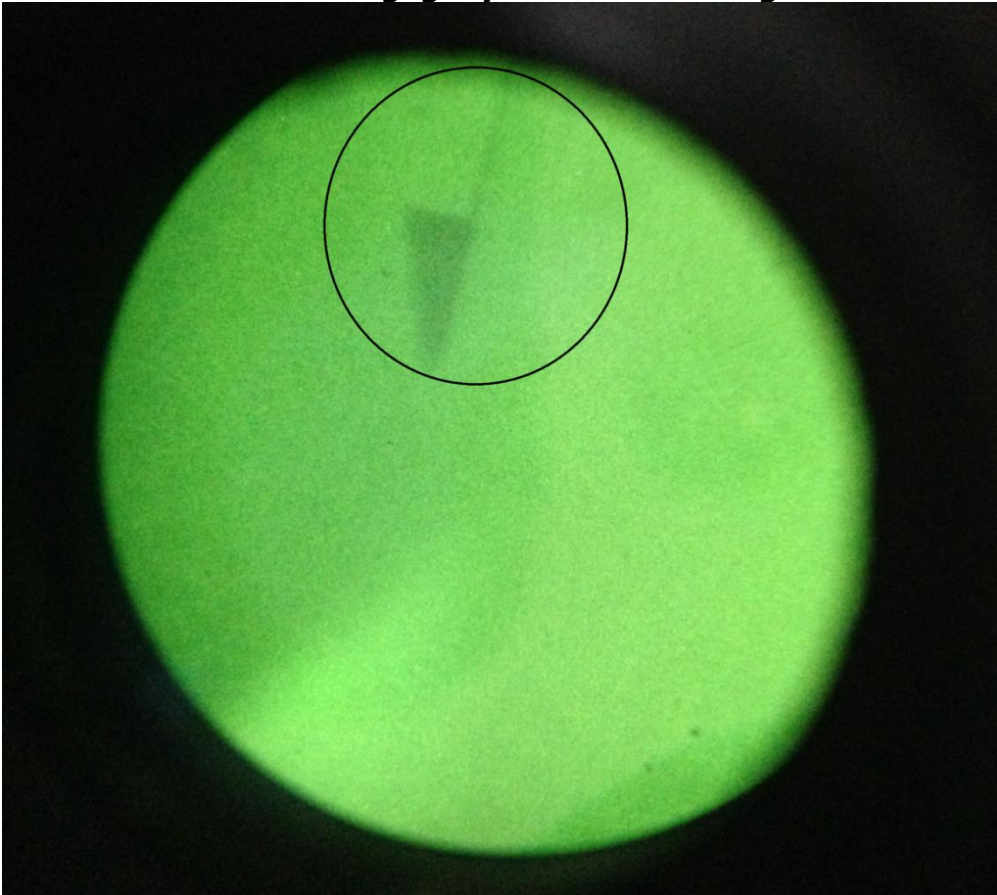

**PNP-MC XR5 AUTOGATED – lowlight
'Burn-in' negligibly detectable at night**

PNP-MC XR5 AUTOGATED – bench test

PNP-MC XR5 AUTOGATED – bench test 'Burn-in' negligibly detectable at night